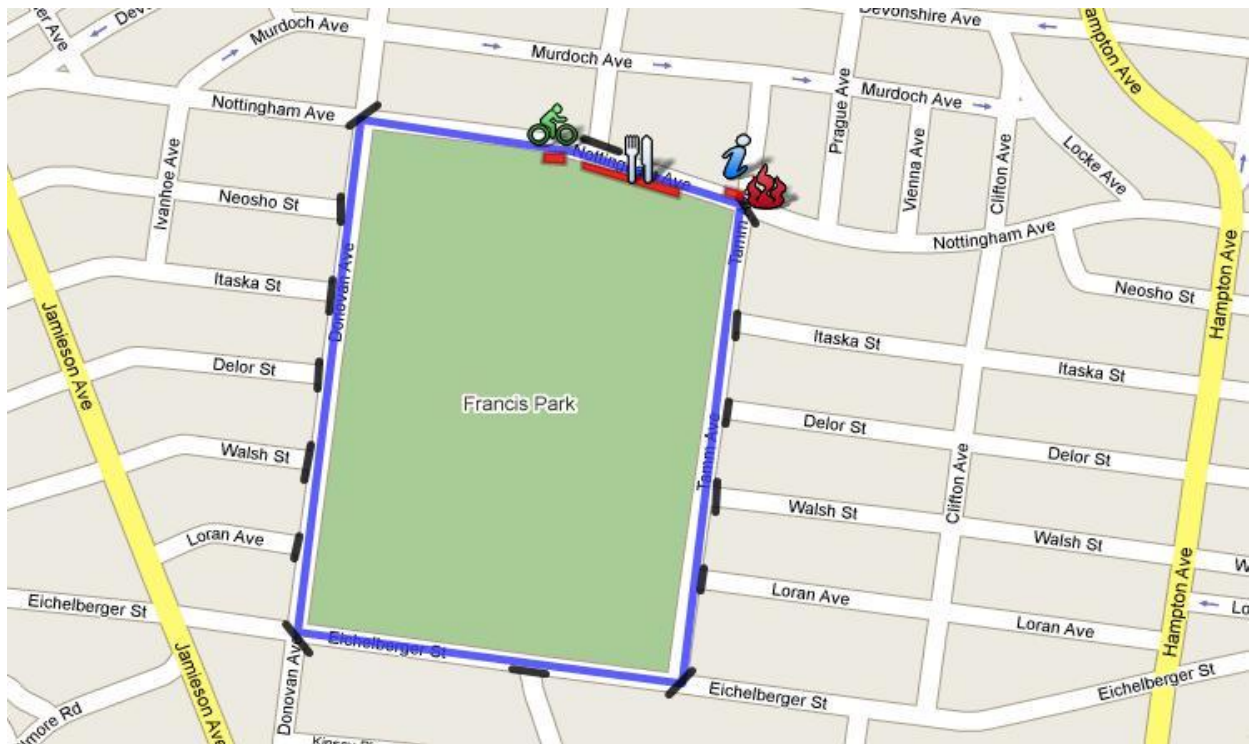

### Saturday, August 30th

Dear St. Louis Hills Residents,

Your neighborhood will once again be the backdrop of what promises to be one of the most exciting events in area amateur and professional sports all year. For four days over Labor Day Weekend, Missouri's top professional cycling event, **the Bommarito Audi West County Gateway Cup**, will crown a champion on four different courses. Beginning in Lafayette Square on Friday night, then **St. Louis Hills on Saturday**, the Italian Hill Neighborhood on Sunday, and in Old Town Florissant on Monday. The *Gateway Cup* is great (and free) entertainment for the whole family! We hope you will join us at the race- enter your kids in the Kid's Races, Bike the Ride to Unite Charity Ride, or just come have fun. Please note that during the race, the course will be closed to vehicular traffic.

This year the Bommarito Audi West County Gateway Cup is the FINAL for the American Criterium Cup, the biggest professional series in the US.

#### Street Closures for Saturday:

- From 6:00am to 7:30 pm Nottingham, Donovan, Eichelberger and Tamm bordering Francis Park will be closed
- All driveways exiting onto the course will be closed
- There will be no automobile access on the course
- Cars left on the course will be "relocated" off course

## Course Map for St. Louis Hills

On Saturday, August 30th from 6:00 am to 7:30 pm Nottingham, Donovan, Eichelberger and Tamm bordering Francis Park will be closed

We have designed the race course in cooperation with the 16<sup>th</sup> Ward Alderman, St. Louis Hills Neighborhood Association and City of St. Louis. We hope you enjoy this world class event which has been brought right to your front door. For the latest information please visit our web site at [www.gatewaycup.com](http://www.gatewaycup.com).