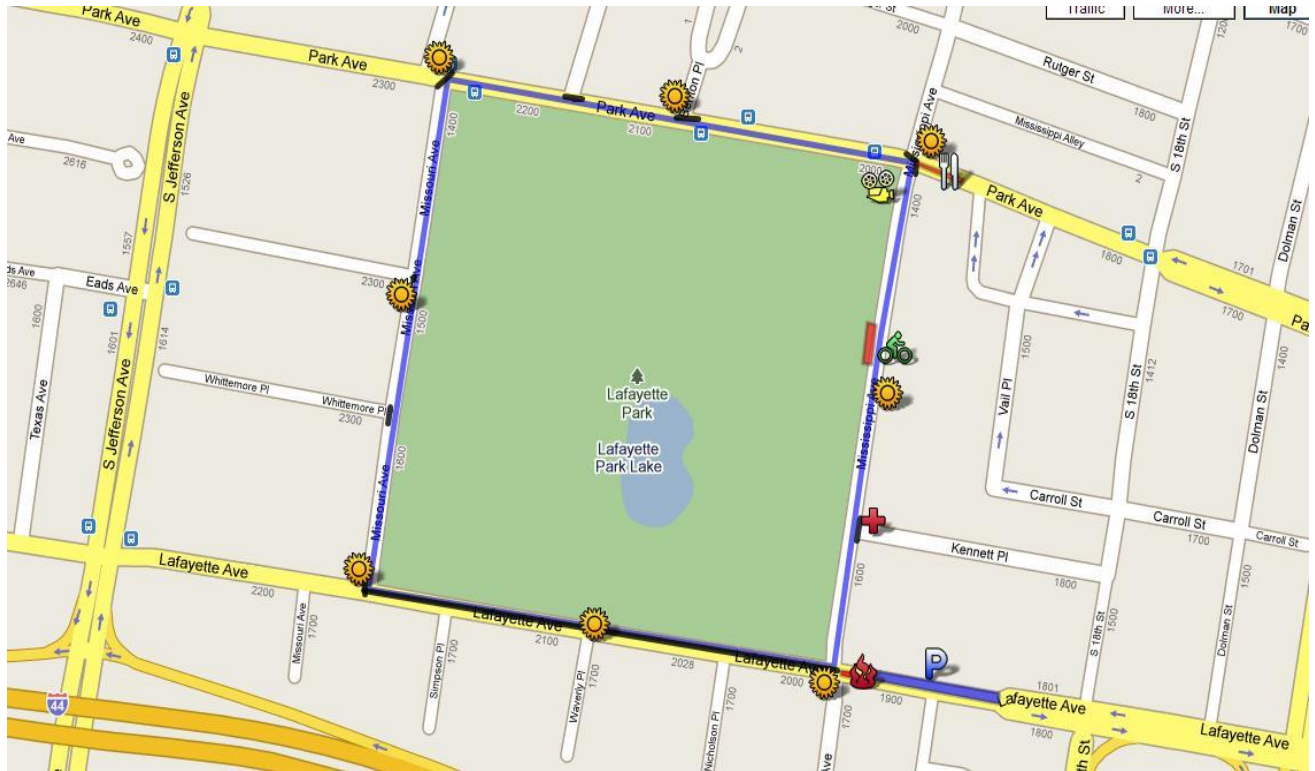

We have designed the race course with the Alderman, Neighborhood Association and City of St. Louis. The Gateway Cup showcases your neighborhood to a national and international audience, providing a world class free-to-the-public professional cycling event that enhances the image of St. Louis City.