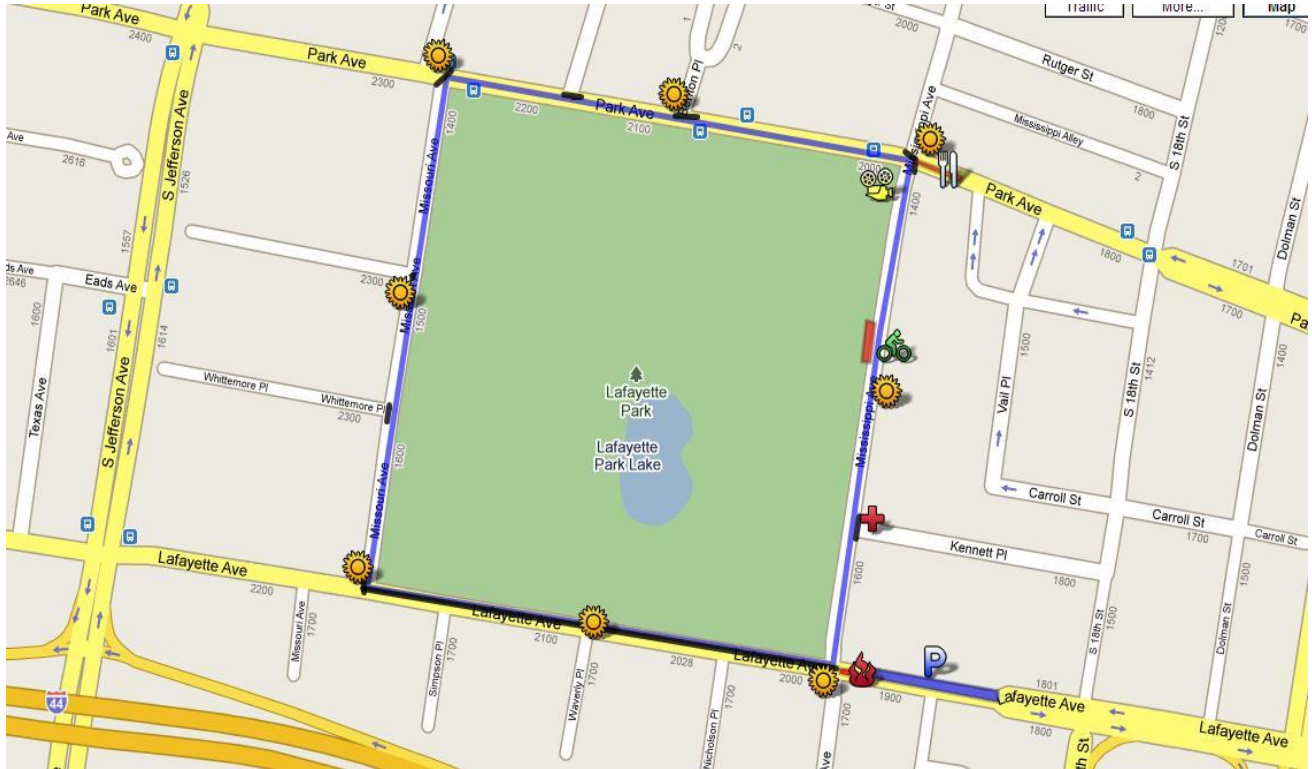

We have designed the race course with the Alderman, Neighborhood Association and City of St. Louis. The Gateway Cup showcases your neighborhood to a national and international audience, providing a world class free-to-the-public professional cycling event that enhances the image of St. Louis City.