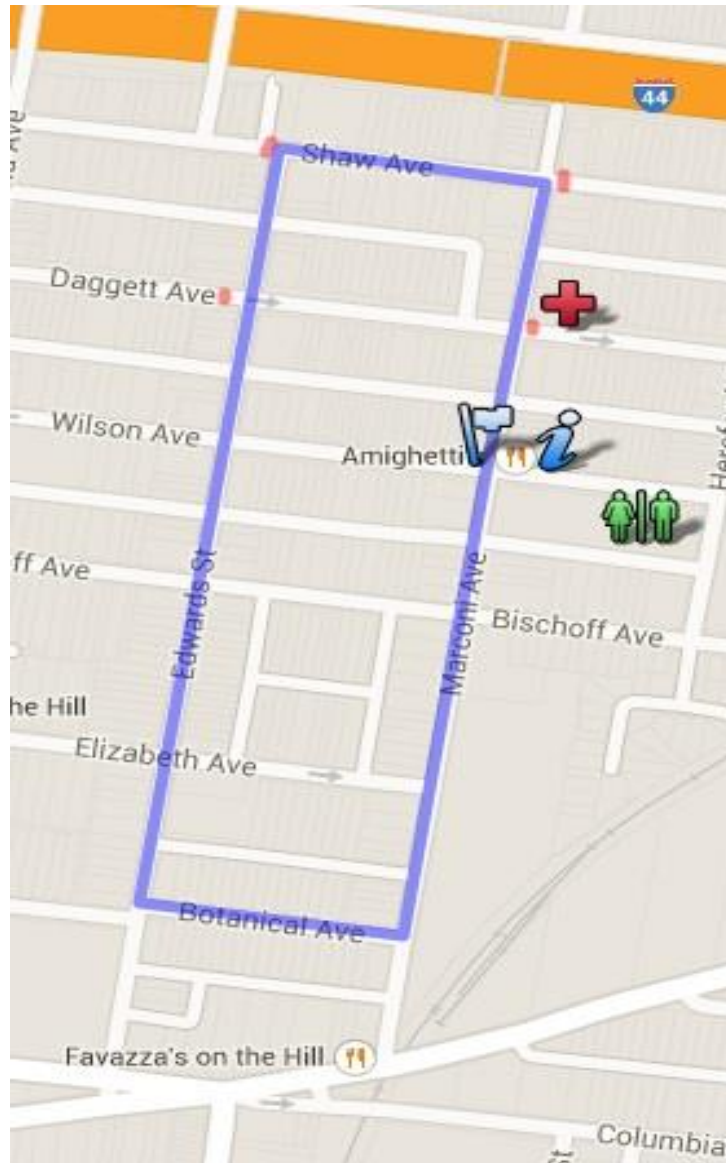

We have designed the race course with the Alderman, Neighborhood Association and City of St. Louis. The Gateway Cup showcases your neighborhood to a national and international audience, providing a world class free-to-the-public professional cycling event that enhances the image of St. Louis City.