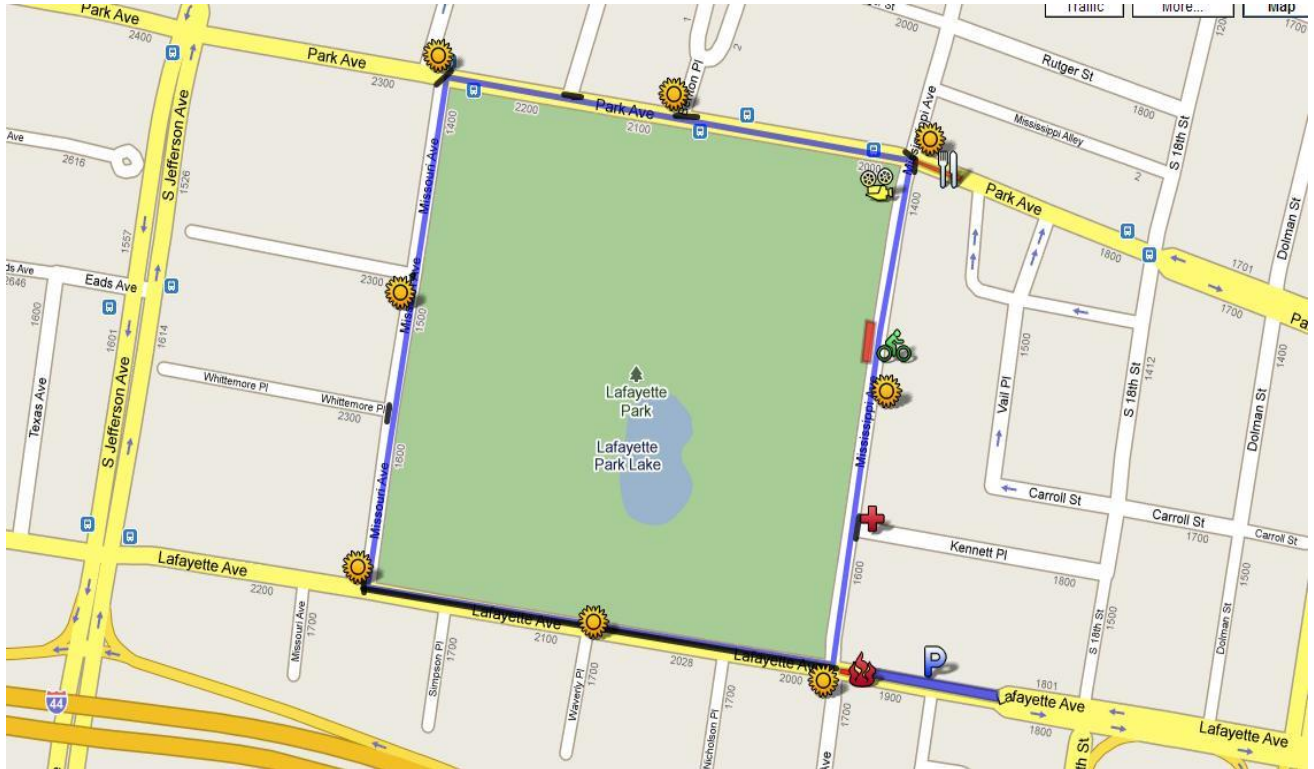

We have designed the race course with the Alderman, Neighborhood Association and City of St. Louis. The Gateway Cup showcases your neighborhood to a national and international audience, providing a world class free-to-the-public professional cycling event that enhances the image of St. Louis City.