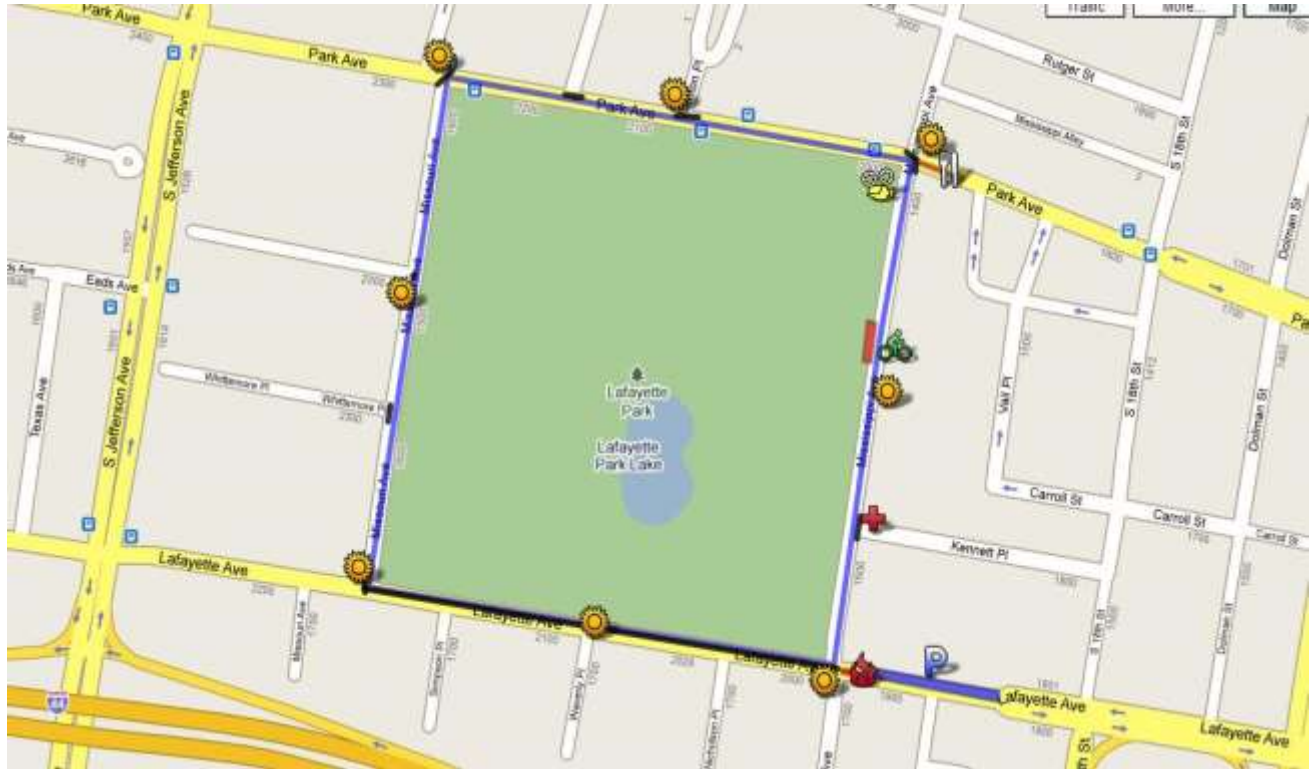

We have designed the race course with the Alderman, Neighborhood Association and City of St. Louis. The Gateway Cup showcases your neighborhood to a national and international audience, providing a world class free-to-the-public professional cycling event that enhances the image of St. Louis City.