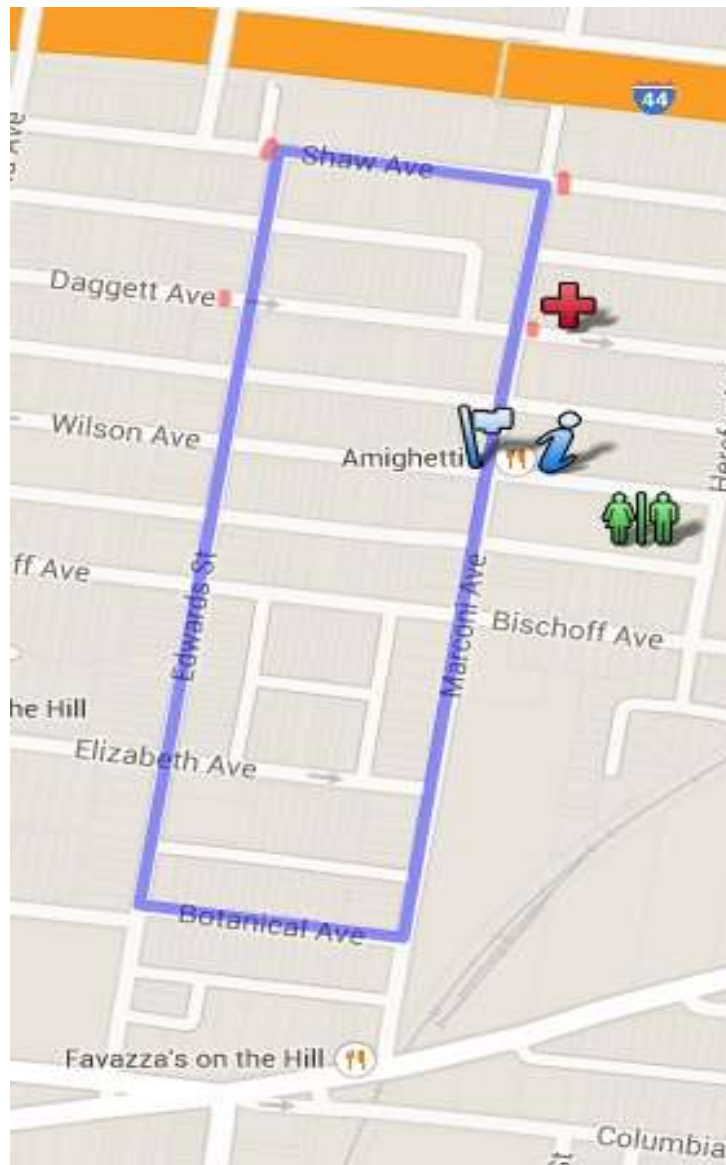

We have designed the race course with the Alderman, Neighborhood Association and City of St. Louis. The Gateway Cup showcases your neighborhood to a national and international audience, providing a world class free-to-the-public professional cycling event that enhances the image of St. Louis City.