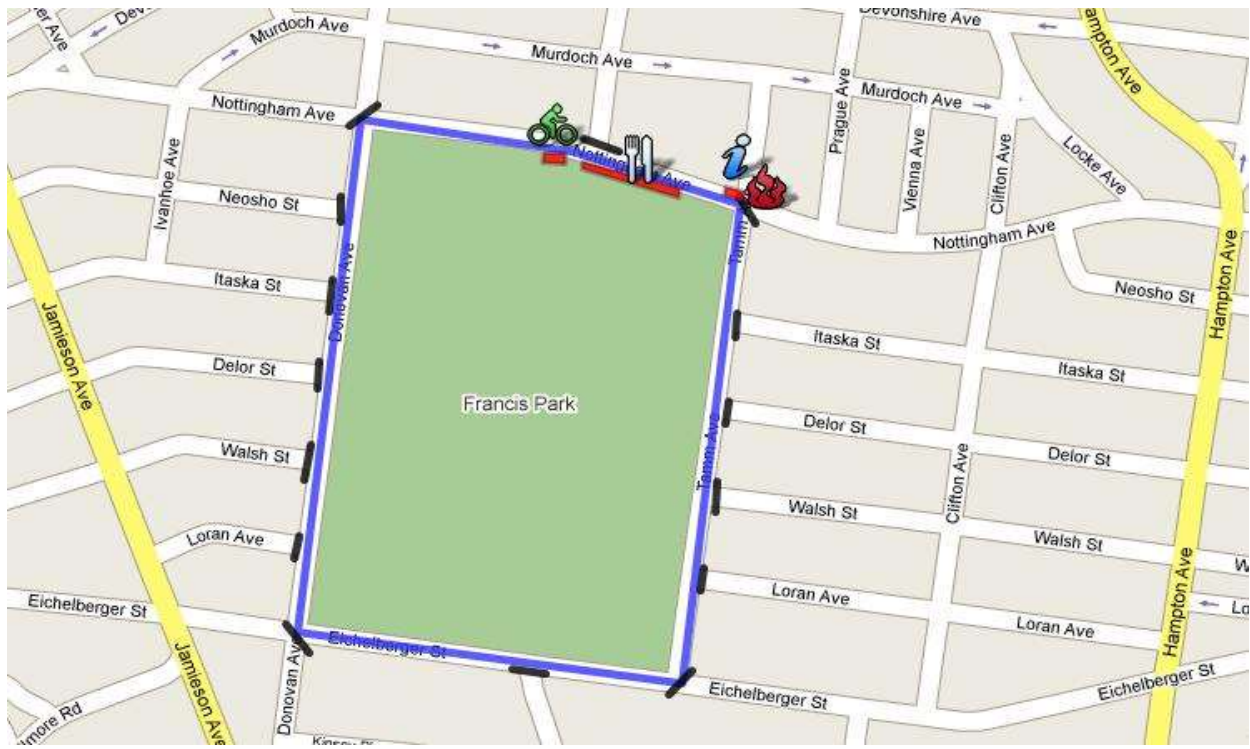

Resident Notification Letter Saturday, September 4th

Dear St. Louis Hills Residents,

Your neighborhood will once again be the backdrop of what promises to be one of the most exciting events in area amateur and professional sports all year. For four days over Labor Day Weekend, Missouri's top professional cycling event, *the Gateway Cup*, will crown a champion on four different courses. Beginning in Lafayette Square on Friday night, then **St. Louis Hills on Saturday**, the Italian Hill Neighborhood on Sunday, and in Benton Park on Monday. The *Gateway Cup* is great (and free) entertainment for the whole family! We hope you will join us at the race- enter your kids in the Kid's Races, Bike the Ride to Unite Charity Ride, or just come have fun. Please note that during the race, the course will be closed to vehicular traffic.

Street Closures for Saturday:

- From 7:00 am to 7:00 pm Nottingham, Donovan, Eichelberger and Tamm bordering Francis Park will be closed
- All driveways exiting onto the course will be closed
- There will be no automobile access on the course
- Cars left on the course will be "relocated" off course

Course Map for St. Louis Hills

On Saturday, September 1st from 7:00 am to 7:00 pm Nottingham, Donovan, Eichelberger and Tamm bordering Francis Park will be closed

We have designed the race course in cooperation with the 16th Ward Alderman, St. Louis Hills Neighborhood Association and City of St. Louis. We hope you enjoy this world class event which has been brought right to your front door. For the latest information please visit our web site at www.gatewaycup.com.