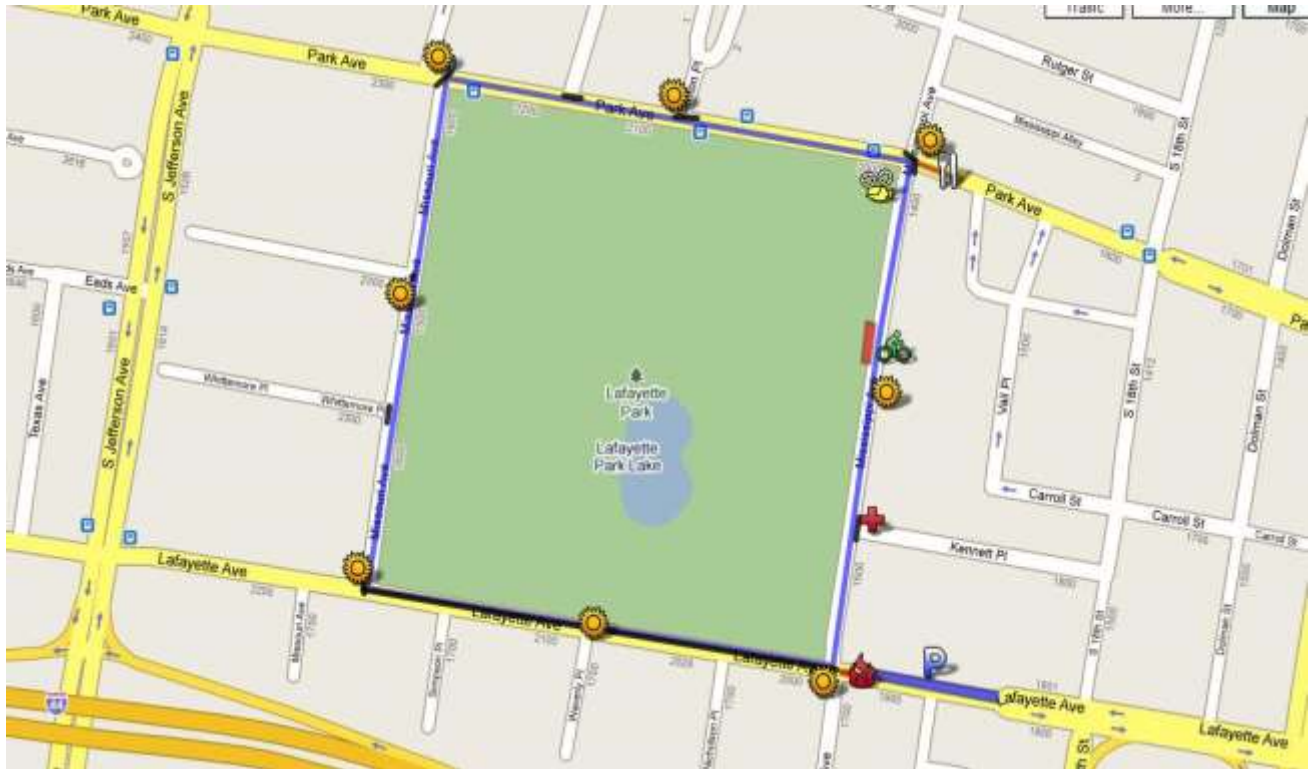

We have designed the race course with the Alderman, Neighborhood Association and City of St. Louis. The Gateway Cup showcases your neighborhood to a national and international audience, providing a world class free-to-the-public professional cycling event that enhances the image of St. Louis City.