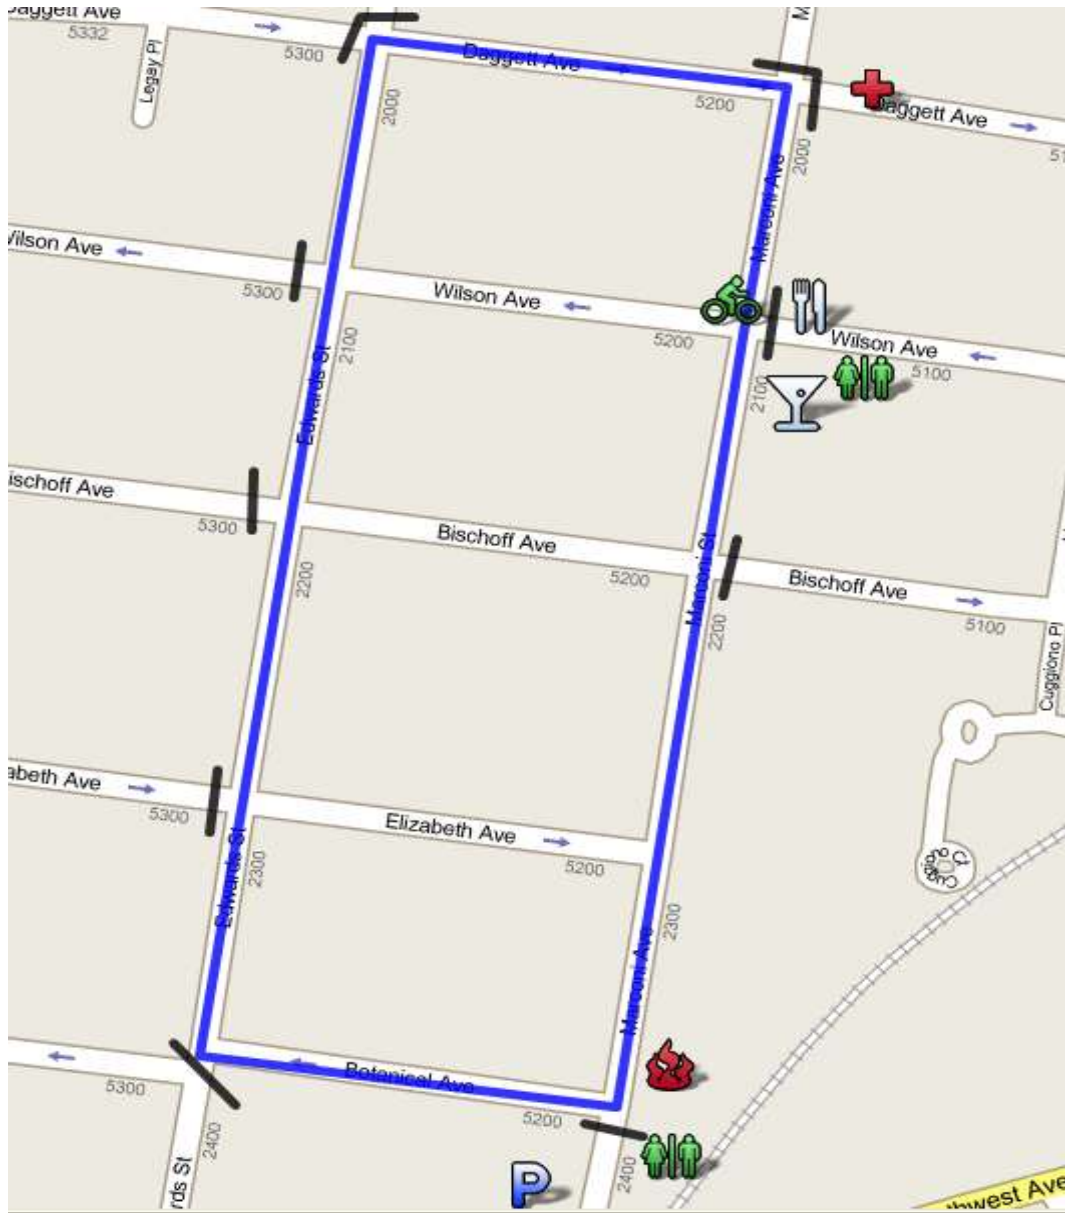

We have designed the race course with the Alderman, Neighborhood Association and City of St. Louis. The THF Realty Gateway Cup showcases your neighborhood to a national and international audience, providing a world class free-to-the-public professional cycling event that enhances the image of St. Louis City.