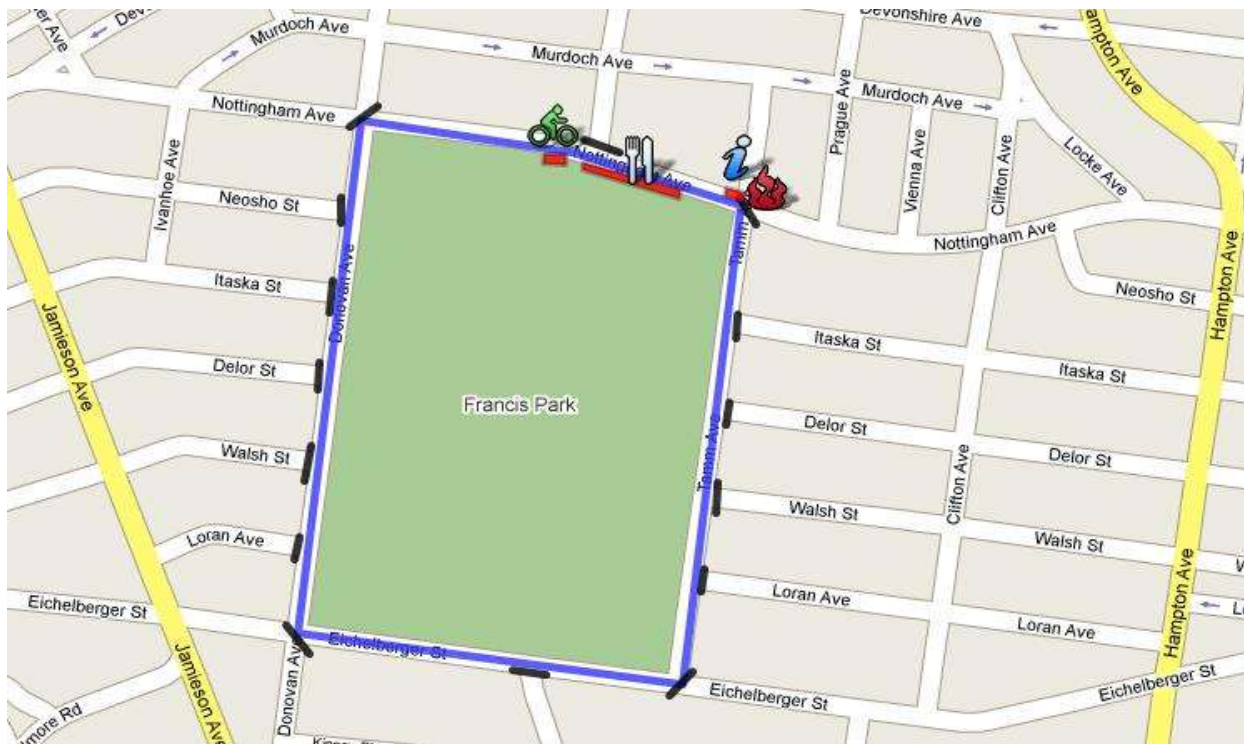

Resident Notification Letter Saturday, September 3rd

Dear St. Louis Hills Residents,

Your neighborhood will once again be the backdrop of what promises to be one of the most exciting events in area amateur and professional sports all year. For four days over Labor Day Weekend, Missouri's top professional cycling event, the *THF Realty Gateway Cup*, will crown a champion on four different courses. Beginning in Lafayette Square on Friday night, then **St. Louis Hills on Saturday**, the Italian Hill Neighborhood on Sunday, and in Benton Park on Monday. The *Gateway Cup* is great entertainment for the whole family! We hope you will join us at the race- enter your kids in the Kid's Races, Bike the Tour de Unite Charity Ride, or just come have fun. Please note that during the race, the course will be closed to vehicular traffic.

Street Closures for Saturday September 3rd

- From 7:00 am to 7:00 pm Nottingham, Donovan, Eichelberger and Tamm bordering Francis Park will be closed
- All driveways exiting onto the course will be closed
- There will be no automobile access on the course
- Cars left on the course will be "relocated" off course

Course Map for St. Louis Hills

On Saturday, September 3rd from 7:00 am to 7:00 pm Nottingham, Donovan, Eichelberger and Tamm bordering Francis Park will be closed

We have designed the race course in cooperation with the 16th Ward Alderman, St. Louis Hills Neighborhood Association and City of St. Louis. We hope you enjoy this world class event which has been brought right to your front door. For the latest information please visit our web site at www.gatewaycup.com.