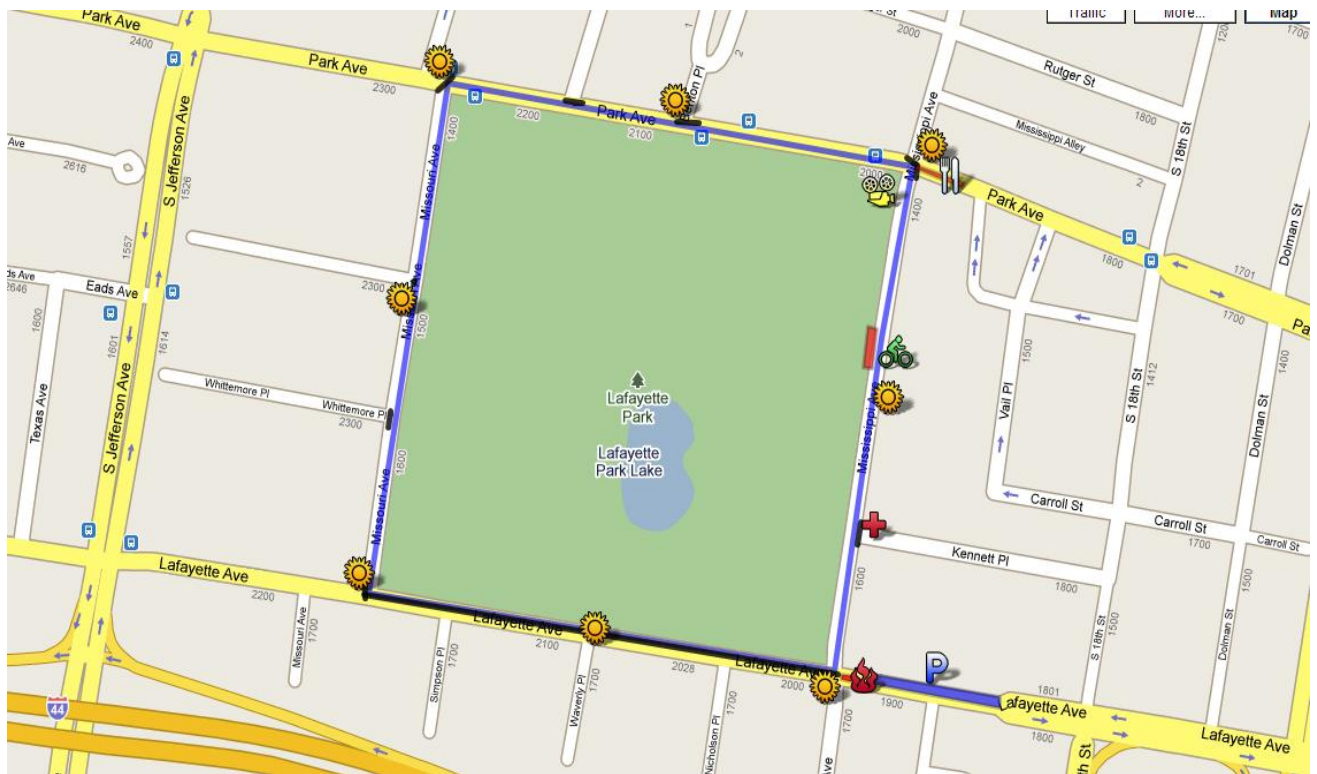

We have designed the race course with the Alderman, Neighborhood Association and City of St. Louis. The Gateway Cup showcases your neighborhood to a national and international audience, providing a world class free-to-the-public professional cycling event that enhances the image of St. Louis City.